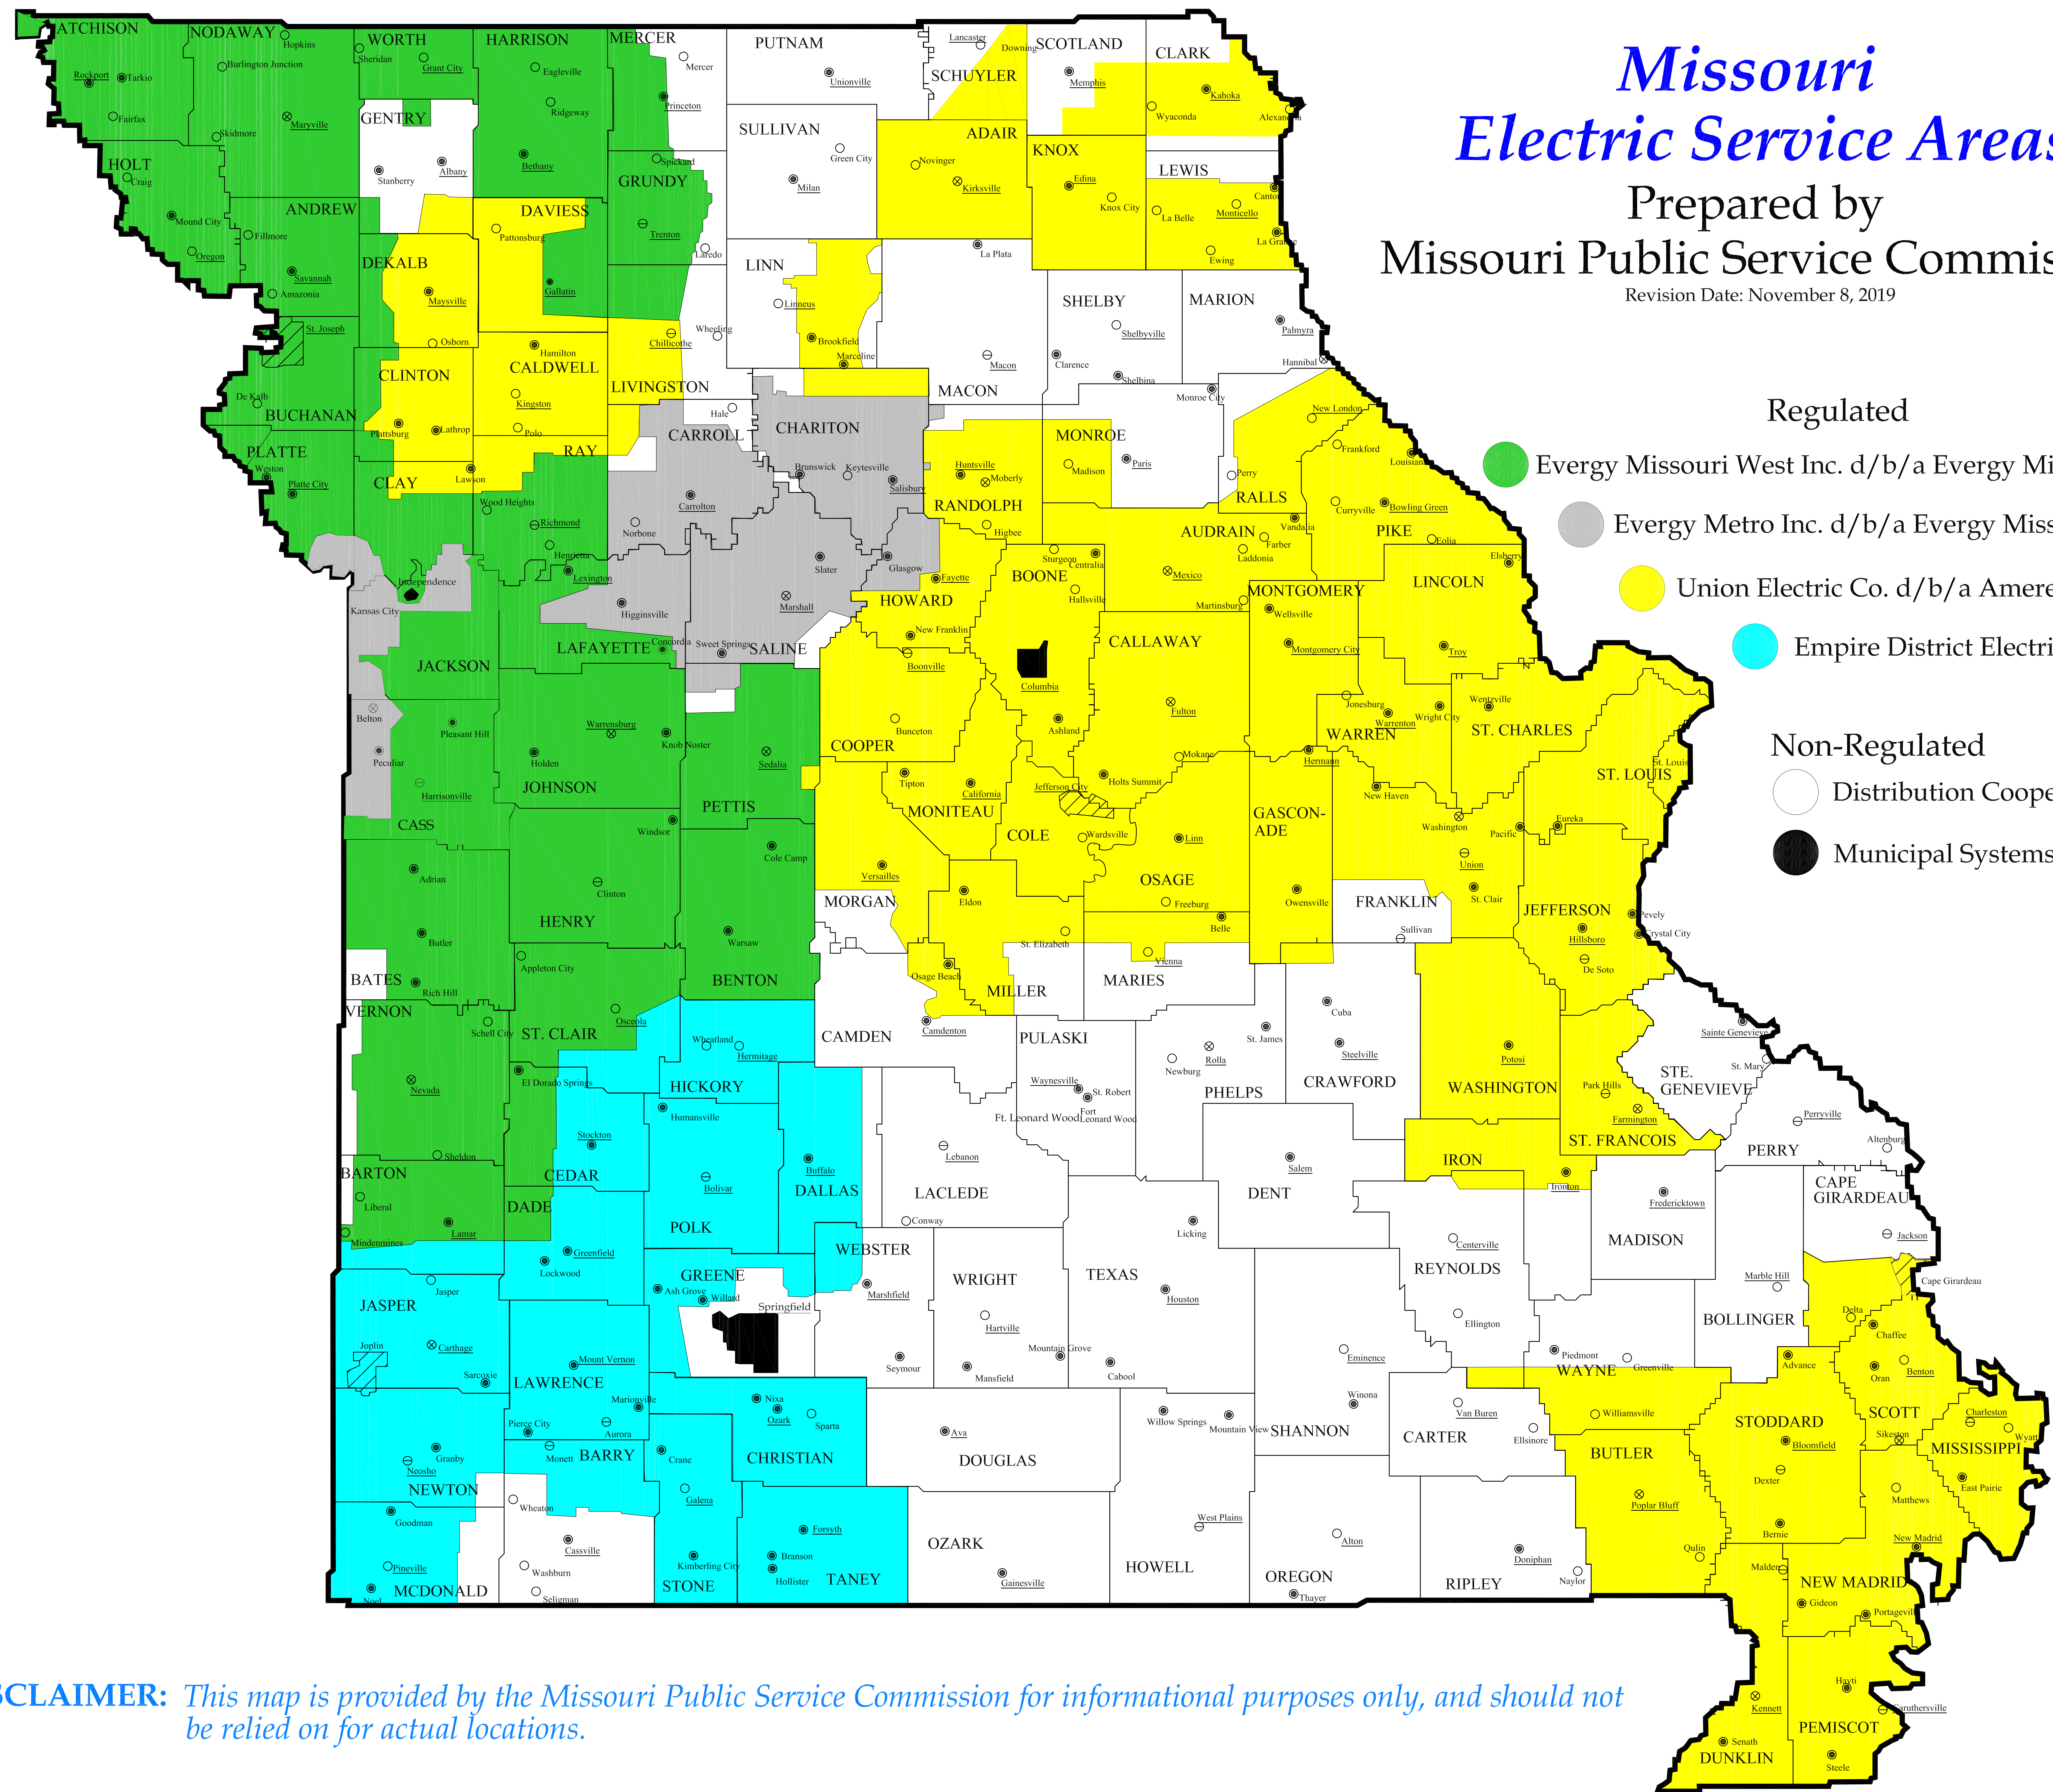

# Missouri Electric Service Areas

Prepared by  
Missouri Public Service Commission

Revision Date: November 8, 2019

## Regulated

- Evergy Missouri West Inc. d/b/a Evergy Missouri West
- Evergy Metro Inc. d/b/a Evergy Missouri Metro
- Union Electric Co. d/b/a Ameren Missouri
- Empire District Electric Co., The